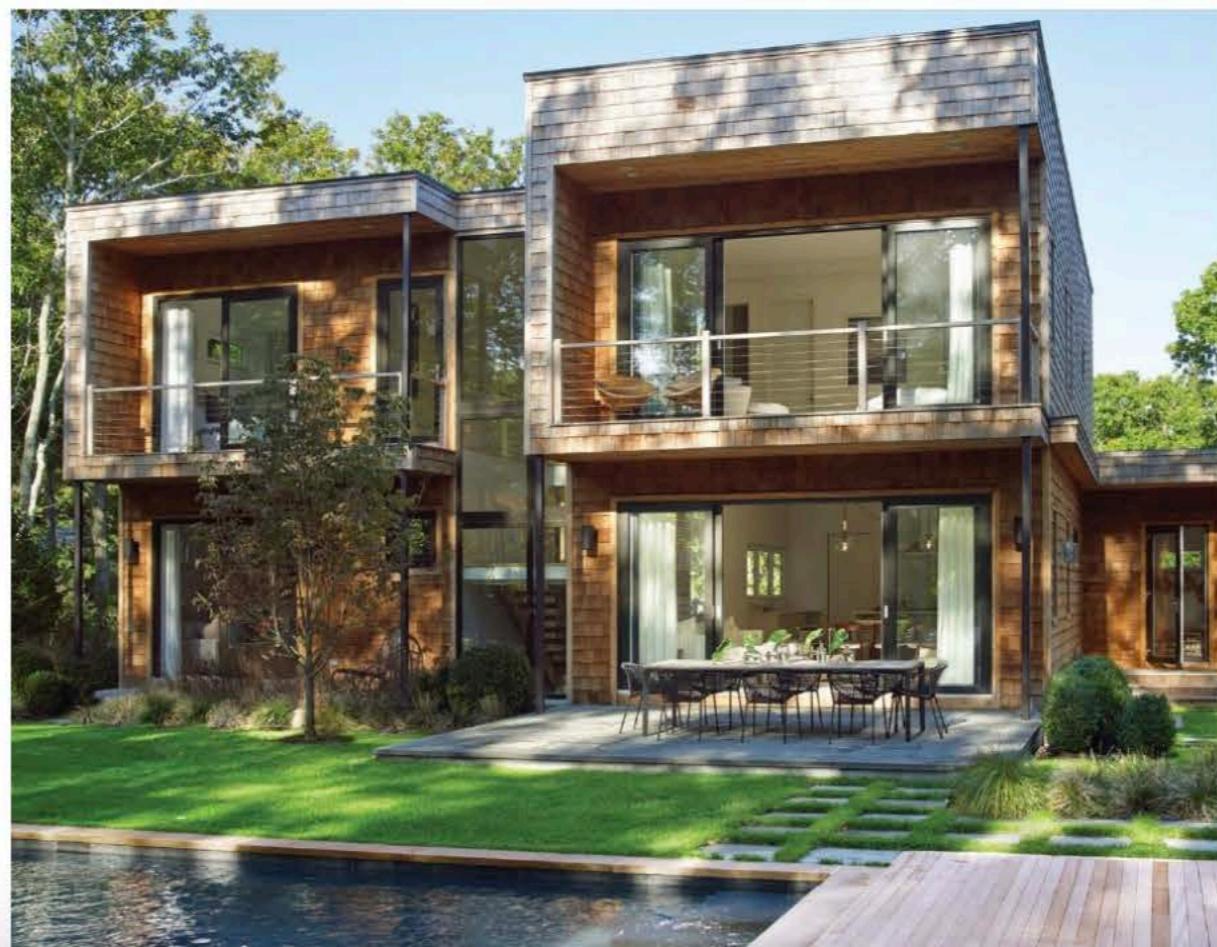

The peaceful, private backyard with cascading trees is the perfect place for the homeowners to bask in the outdoors. With the expertise of landscape architect Geoffrey Nimmer, the whimsical, viridescent yard space with a custom-designed sectional and coffee table by Allison Babcock offers a tranquil retreat to escape to.

"In the end, the home perfectly captured their personality and philosophy of clean, beautiful living," Babcock says about the finished product. "Designing custom pieces with local artisans and craftspeople really anchored the home to its beautiful natural surroundings, which really was something we all wanted to achieve." ■