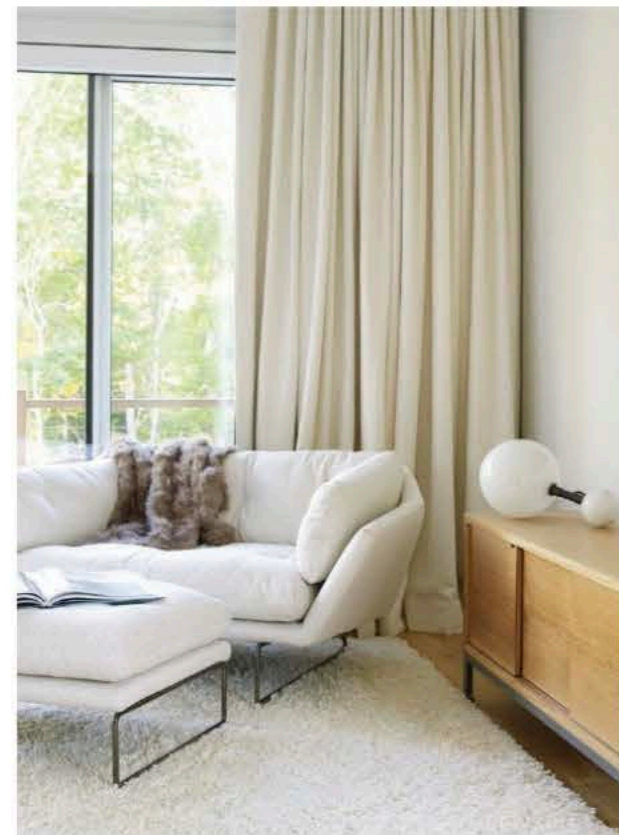

The peaceful, private backyard with cascading trees is the perfect place for the homeowners to bask in the outdoors. With the expertise of landscape architect Geoffrey Nimmer, the whimsical, viridescent yard space with a custom-designed sectional and coffee table by Allison Babcock offers a tranquil retreat to escape to.

"In the end, the home perfectly captured their personality and philosophy of clean, beautiful living," Babcock says about the finished product. "Designing custom pieces with local artisans and craftspeople really anchored the home to its beautiful natural surroundings, which really was something we all wanted to achieve." ■